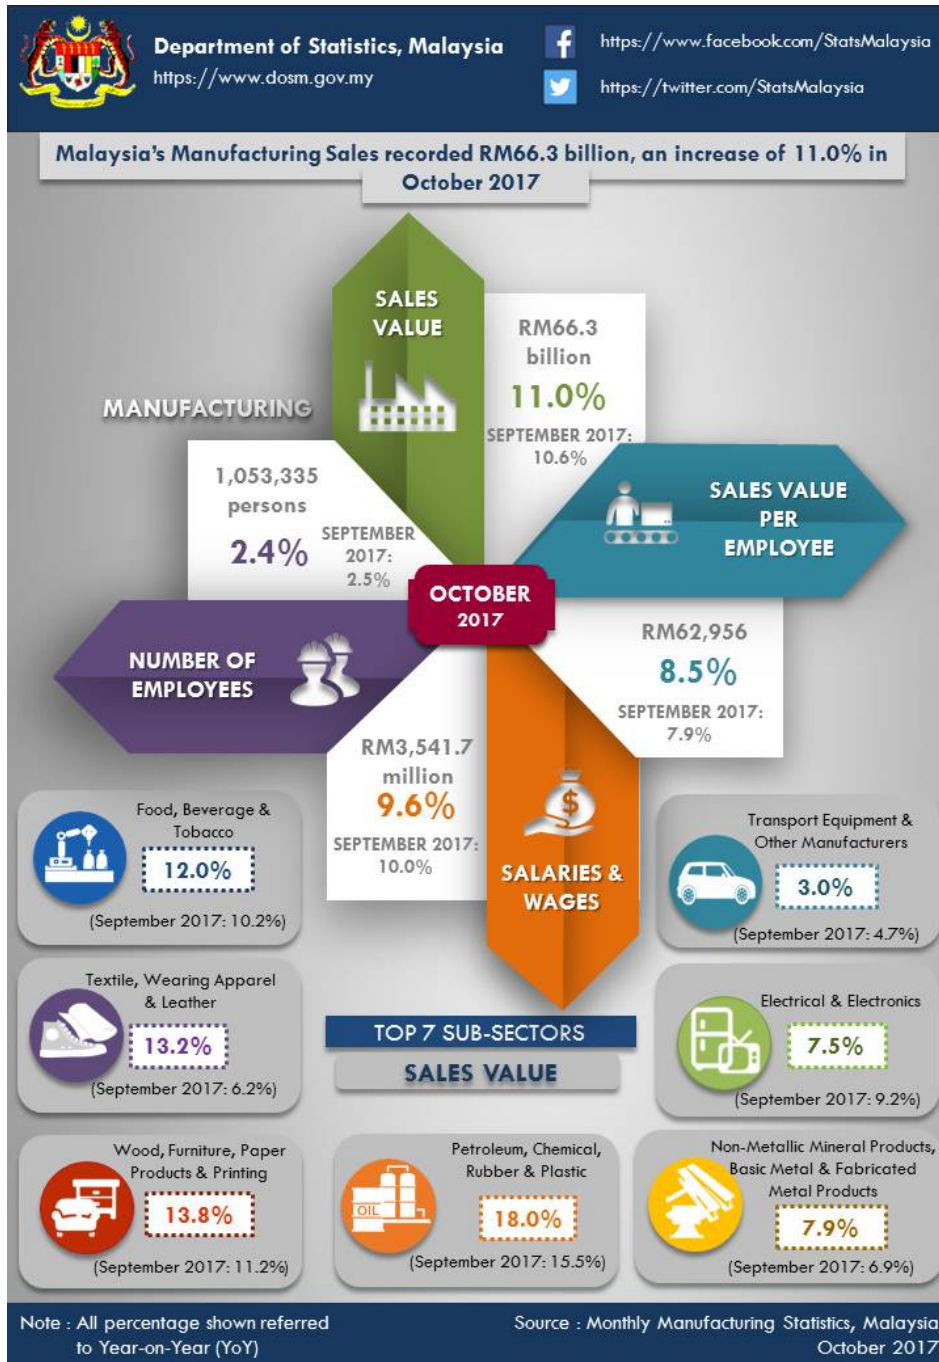

MINISTRY OF ECONOMY  
DEPARTMENT OF STATISTICS MALAYSIA

MONTHLY MANUFACTURING STATISTICS MALAYSIA, OCTOBER 2017

**HIGHLIGHTS**

## **Manufacturing sector registered a sales value of RM66.3 billion in October 2017**

Malaysia's October manufacturing sales continues to record a strong growth of **11.0 per cent**, rising to **RM66.3 billion** as compared to RM59.7 billion reported a year ago.

Year-on-year, the significant increase in sales value in October 2017 was due to the increase in Electrical and Electronic Products (**7.5%**), Petroleum, Chemical, Rubber and Plastic Products (**18.0%**) and Non-metallic Mineral Products, Basic Metal and Fabricated Metal Products (**7.9%**). These three sub-sectors contributed 80.1 per cent to the sales value of the manufacturing sector.

Total employees engaged in the Manufacturing sector in October 2017 was **1,053,335 persons**, an increase of **2.4 per cent** or 24,194 persons as compared to 1,029,141 persons in October 2016.

Salaries & wages paid rose **9.6 per cent (RM311.3 million)** to record **RM3,541.7 million**, thus registering an average salaries & wages per employee of **RM3,362** in October 2017.